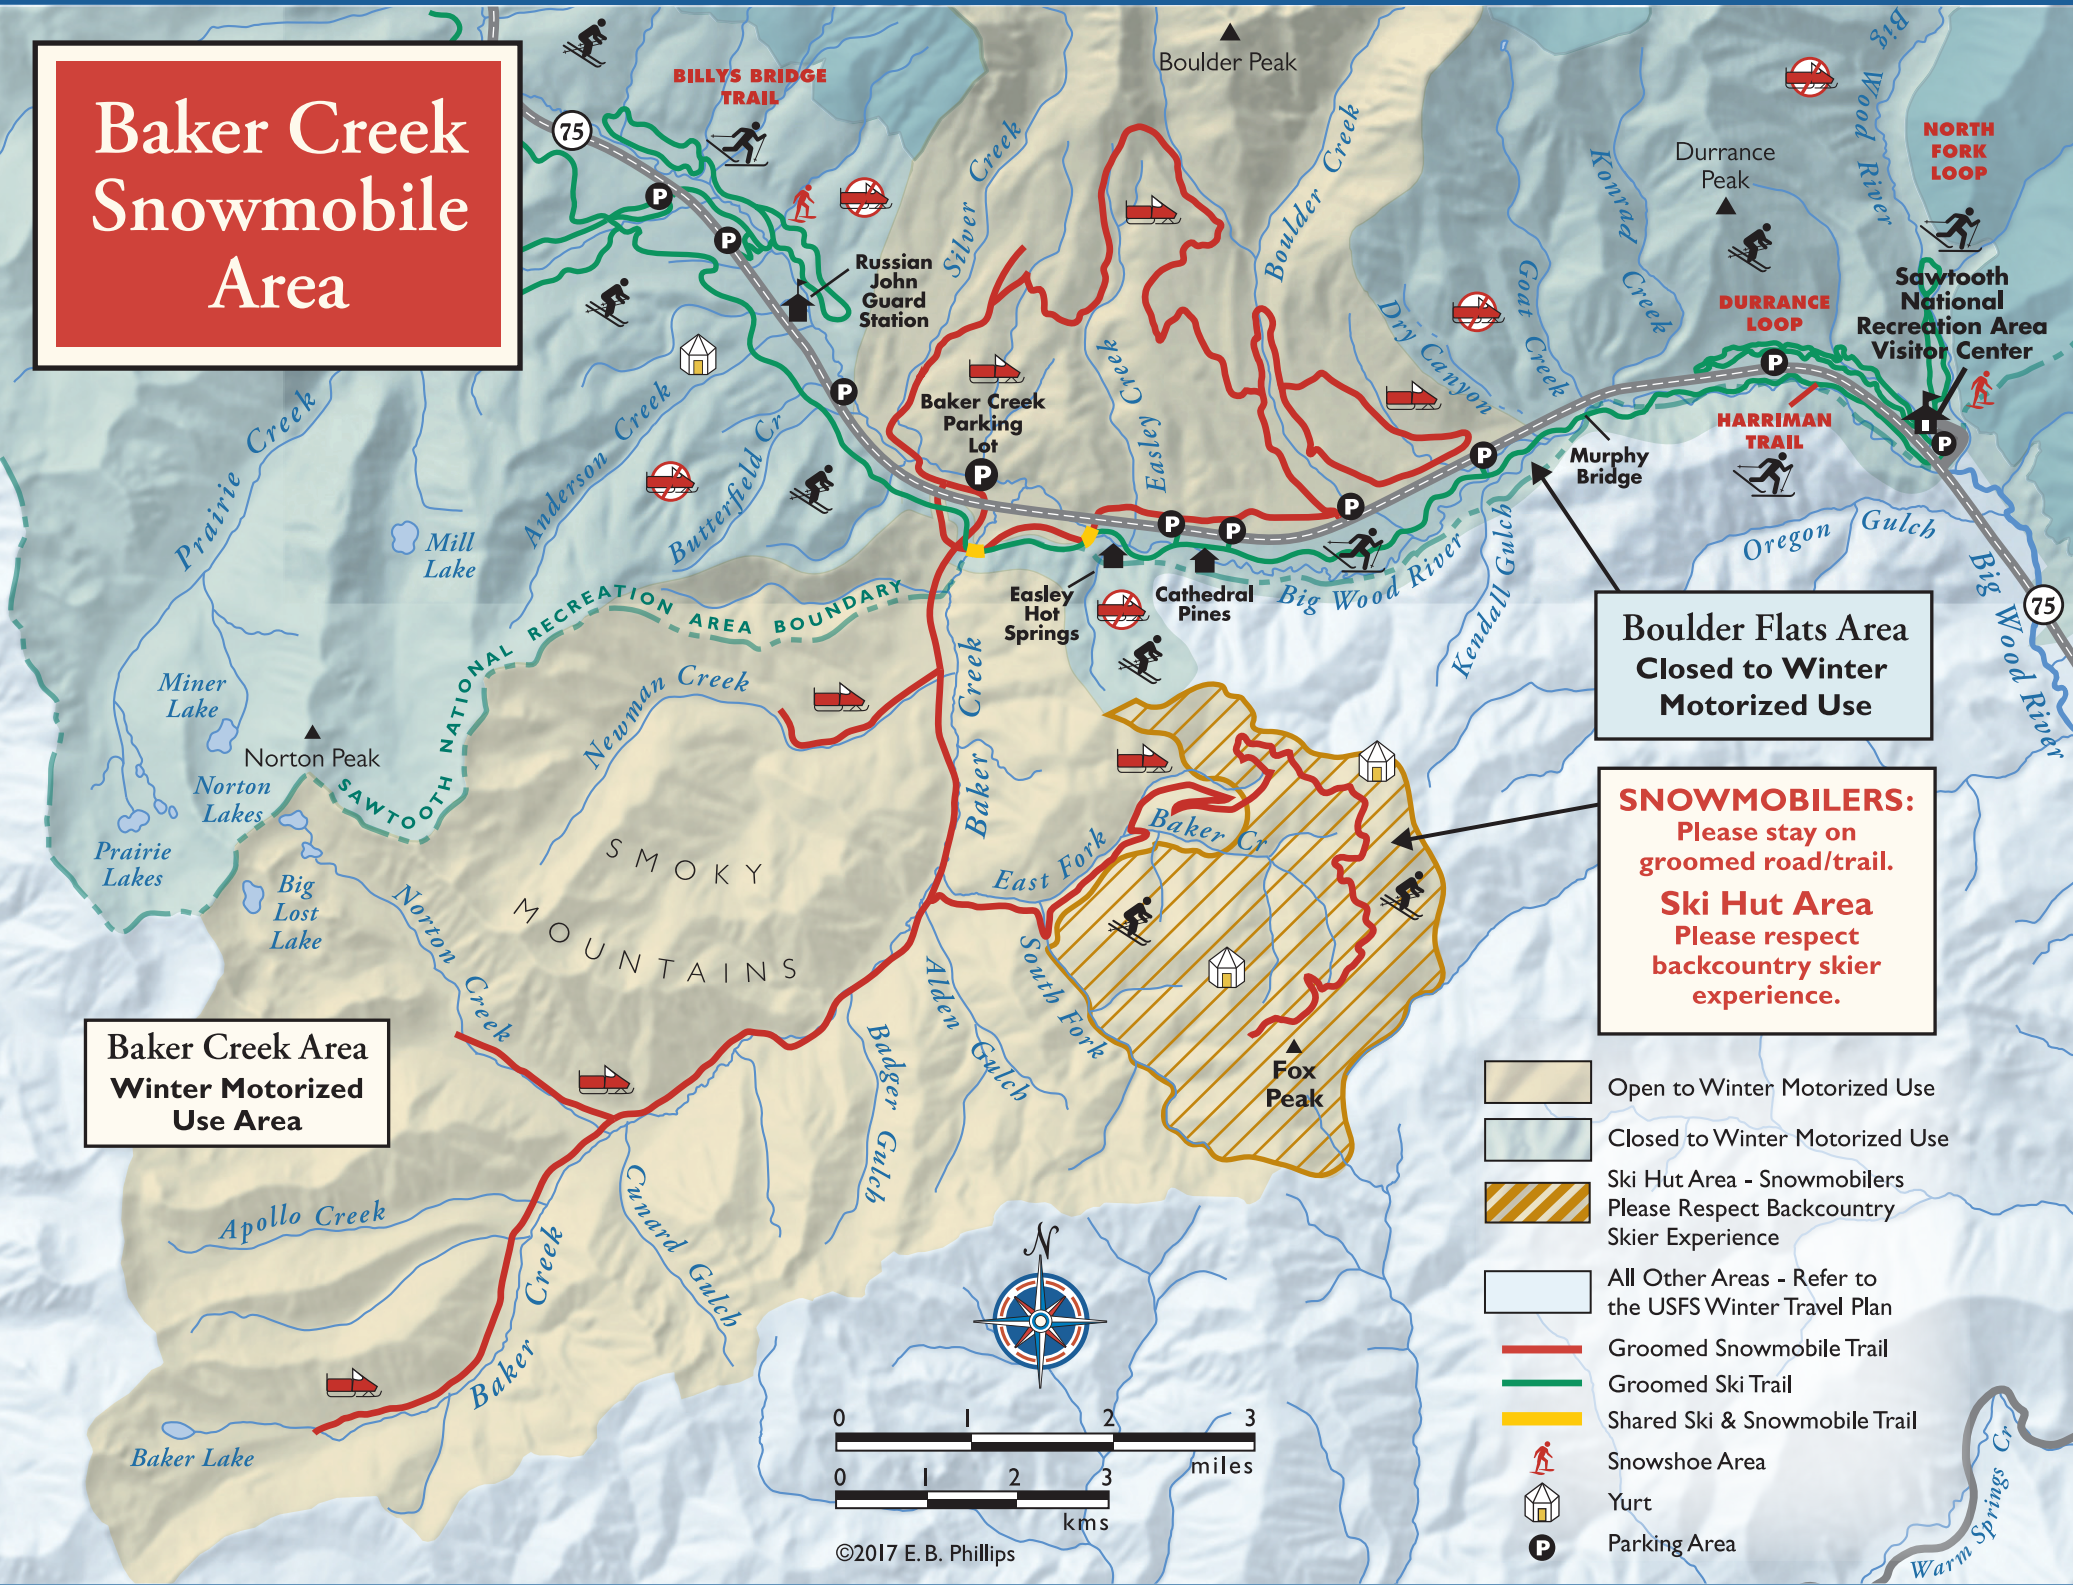

# Baker Creek Snowmobile Area

**Boulder Flats Area  
Closed to Winter  
Motorized Use**

**SNOWMOBILERS:  
Please stay on  
groomed road/trail.  
Ski Hut Area  
Please respect  
backcountry skier  
experience.**

**Baker Creek Area  
Winter Motorized  
Use Area**

-  Open to Winter Motorized Use
-  Closed to Winter Motorized Use
-  Ski Hut Area - Snowmobilers  
Please Respect Backcountry Skier Experience
-  All Other Areas - Refer to the USFS Winter Travel Plan
-  Groomed Snowmobile Trail
-  Groomed Ski Trail
-  Shared Ski & Snowmobile Trail
-  Snowshoe Area
-  Yurt
-  Parking Area